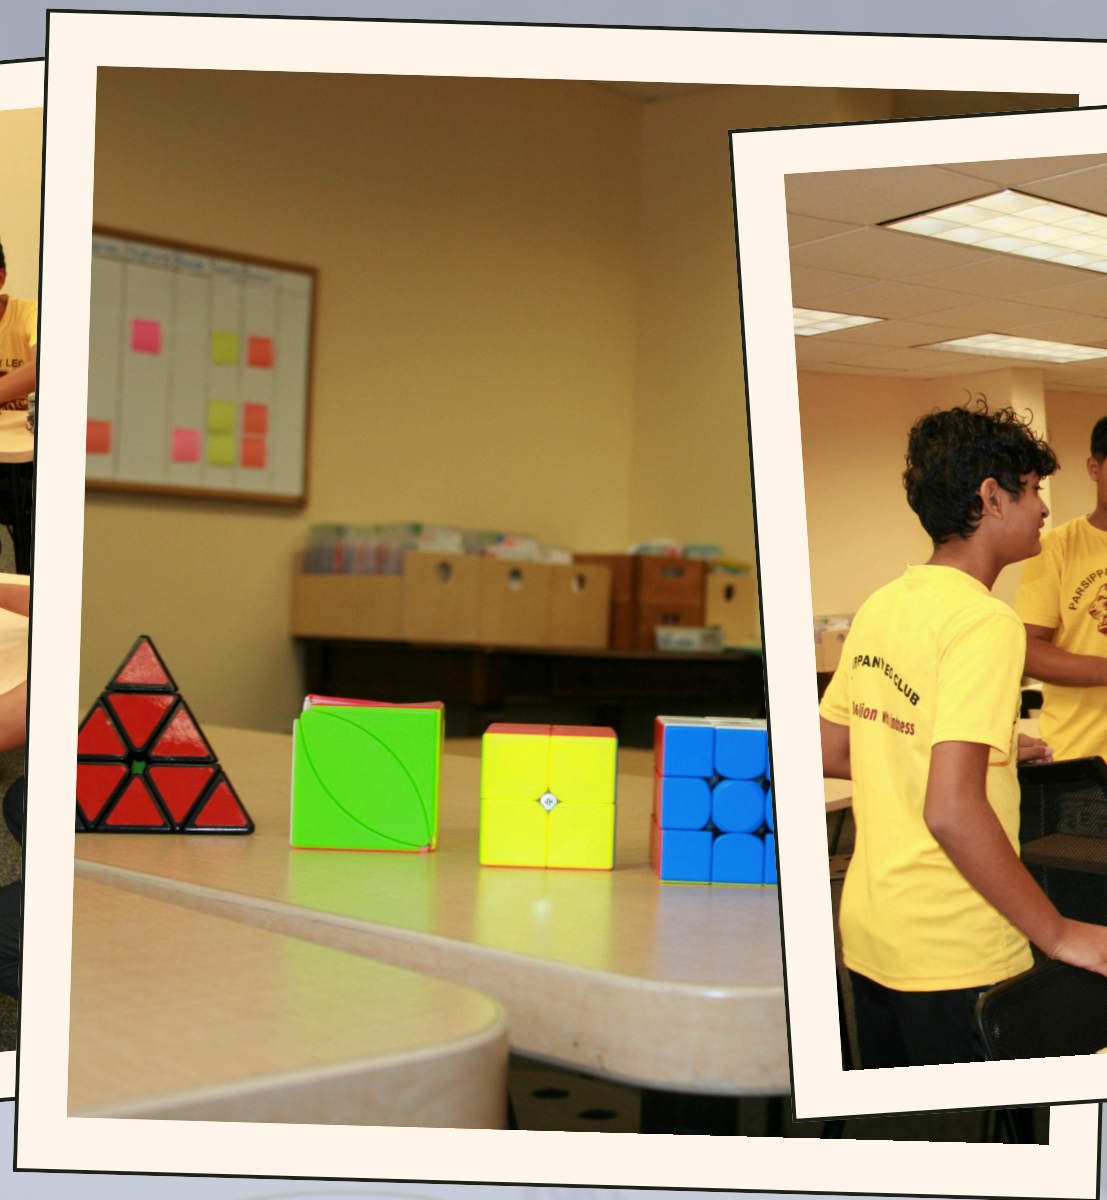

PARSIPPANY CUBE CLUB SUMMER CAMP 2026

PRICE

- EARLY BIRD (BY MAY 1): \$325
- REGULAR: \$350 FOR THE WEEK!
- SINGLE DAY: \$75

LOCATION

90 E HALSEY RD # 304,
PARSIPPANY, NJ 07054

- PERSONALIZED RUBIKS CUBE LEARNING
- LEARN THE IVY CUBE, PYRAMINX, AND 3X3
- BOOST SPEED & SKILLS